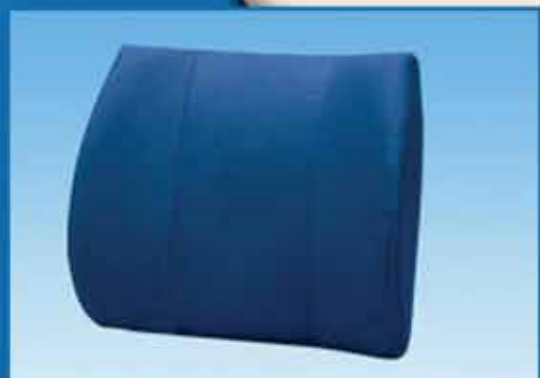

D-Core® Pillow

- Economically priced, full size and mid size.
- Patented D-shaped center supports neck to relieve pain, restore natural curvature of neck and upper spine.
- Non-allergic Corefill® polyester fiber.
- For back and side sleepers.

Get proper cervical support at an economical price. This orthopedic fiber pillow's patented D-shaped center gently supports the head and neck during sleep to help remedy many common ailments, including tension headaches, neck spasms, arthritis and snoring. It complements active treatment in the

Correct stage of the TriCare Circle of Health. And once in the Maintain stage, and helps ensure continued good health by sustaining the proper curve of your neck and spine. Suitable for both back and side sleepers, the D-Core is filled with cool and comfortable Corefill® 100% polyester fiber. Full size and midsize versions make it easy to choose the size that is right for you.

Leg Spacer®

- Helps relieve pressure and strain on lower back, knees and ankles.
- Helps relax muscles.
- Moves with you when you turn over.

The Leg Spacer® was designed to help relieve pressure and strain on the lower back, hips, knees and ankles while you sleep. The design accomplishes this by helping keep your legs aligned with your spine. The contoured design of the Leg Spacer helps the pillow move with you when you turn over, giving you uninterrupted sleep. It fits comfortably between your legs keeping them in line with the spine. This relieves pressure on the spine and nerves. The pillow is constructed with high-quality polyfoam with a variety of cover choices from a soft fleece cover to no cover at all. While lying on you side, place the Leg Spacer between your legs just above the knee.